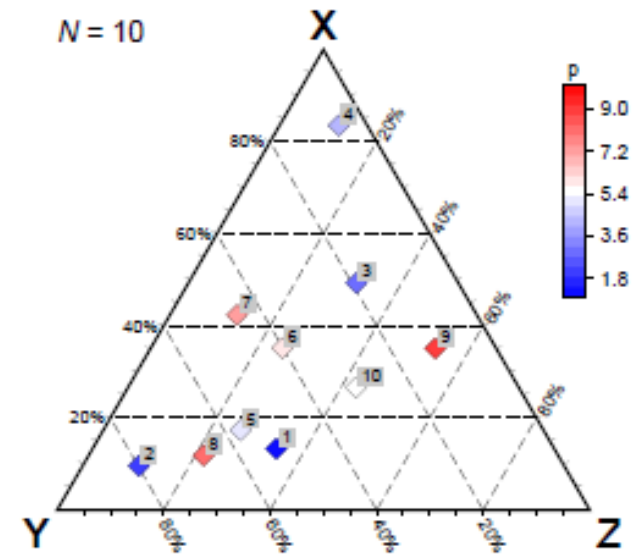

# Ternary diagrams produced with GMT – Thorsten Becker (USC)

GMT script to plot these ternary diagrams