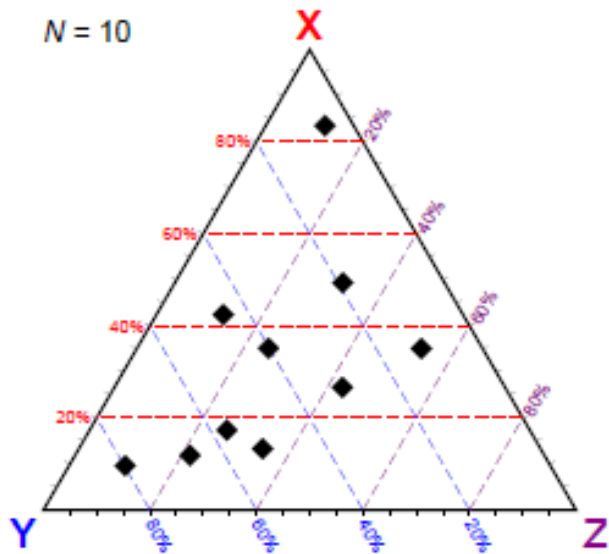

# Ternary diagrams produced with GMT – Thorsten Becker (USC)

GMT script to plot these ternary diagrams