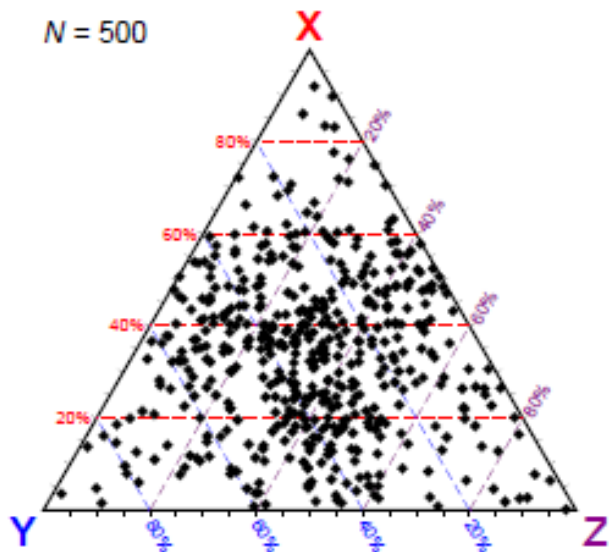

# Ternary diagrams produced with GMT – Thorsten Becker (USC)

GMT script to plot these ternary diagrams