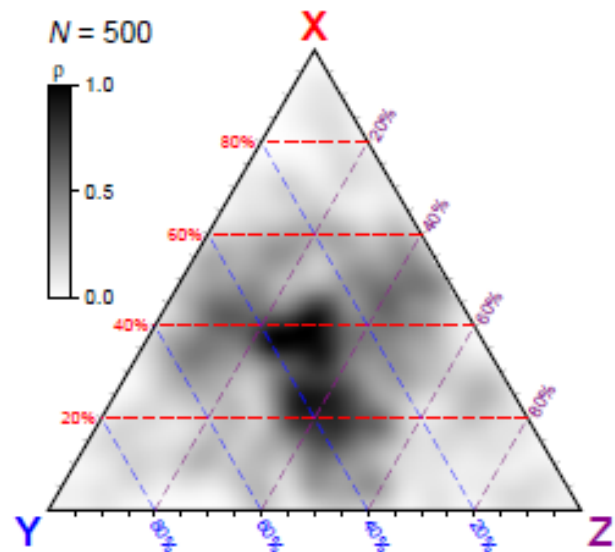

# Ternary diagrams produced with GMT – Thorsten Becker (USC)

GMT script to plot these ternary diagrams