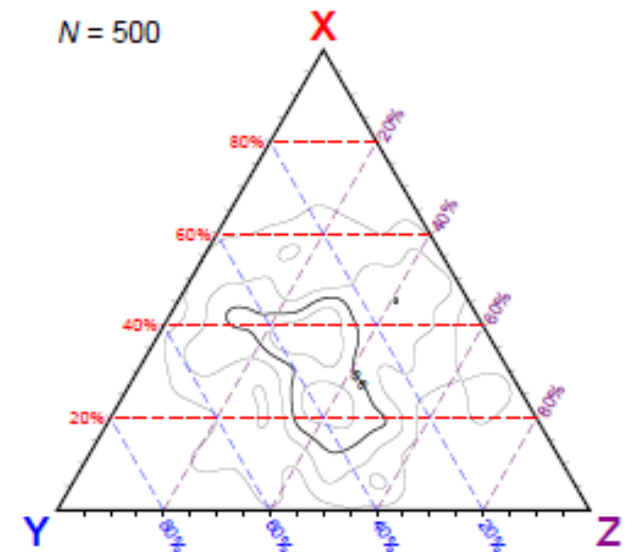

# Ternary diagrams produced with GMT – Thorsten Becker (USC)

GMT script to plot these ternary diagrams