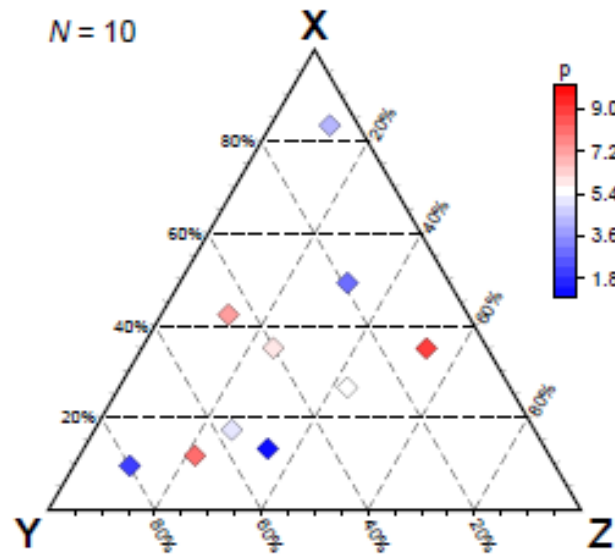

# Ternary diagrams produced with GMT – Thorsten Becker (USC)

GMT script to plot these ternary diagrams